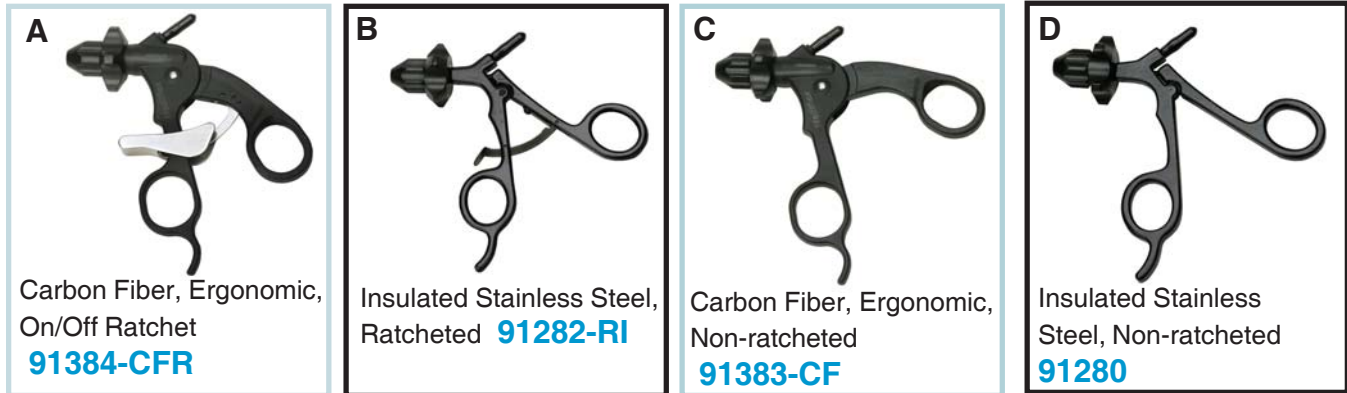

Graspers and Clamps

SUGGESTED RATCHETED & NON-RATCHETED HANDLES

(Other Styles Available- See Page 5)

5mm Fenestrated Grasper, 20mm jaws, Double Action

	Length	Insert Only	Complete Instrument Includes Handle, Shaft and Insert			
			Handle A	Handle B	Handle C	Handle D
	33cm	91345-I	91345-CFR	91345-RI	91345-CF	91345
	45cm	91345-45-I	91335-CFR-45	91345-RI-45	91345-CF-45	91345-45

5mm Fenestrated Grasper, 30mm jaws, Double Action

	Length	Insert Only	Complete Instrument Includes Handle, Shaft and Insert			
			Handle A	Handle B	Handle C	Handle D
	33cm	91301-I	91301-CFR	91301-RI	91301-CF	91301
	45cm	91301-45-I	91301-CFR-45	91301-RI-45	91301-CF-45	91301-45

5mm Fenestrated Grasper, 50mm jaws, Double Action

	Length	Insert Only	Complete Instrument Includes Handle, Shaft and Insert			
			Handle A	Handle B	Handle C	Handle D
	33cm	91382-I	91382-CFR	91382-RI	91382-CF	91382
	45cm	91382-45-I	91382-CFR-45	91382-RI-45	91382-CF-45	91382-45

5mm Fenestrated Grasper, 80mm jaws, Double Action

	Length	Insert Only	Complete Instrument Includes Handle, Shaft and Insert			
			Handle A	Handle B	Handle C	Handle D
	33cm	91343-I	91343-CFR	91343-RI	91343-CF	91343
	45cm	91343-45-I	91343-CFR-45	91343-RI-45	91343-CF-45	91343-45