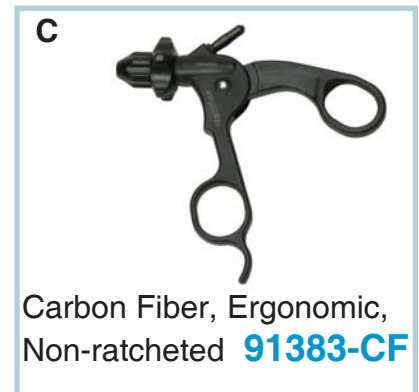

Scissors and Shears

SUGGESTED NON-RATCHETED HANDLES
(Other Styles Available- See Page 5)

5mm Curved Metzenbaum Scissors, Flat Dissecting Blades, Double Action

Length	Insert Only	Complete Instrument Includes Handle, Shaft and Insert		
		Handle A	Handle B	Handle C
33cm	91467-I	91467	91467-FL	91467-CF
45cm	91467-45-I	91467-45	91467-FL-45	91467-CF-45

5mm Curved Metzenbaum Scissors, Serrated Dissecting Blades, Double Action

Length	Insert Only	Complete Instrument Includes Handle, Shaft and Insert		
		Handle A	Handle B	Handle C
33cm	91466-I	91466	91466-FL	91466-CF
45cm	91466-45-I	91466-45	91466-FL-45	91466-CF-45

5mm Straight Metzenbaum Scissors, Serrated Dissecting Blades, Double Action

Length	Insert Only	Complete Instrument Includes Handle, Shaft and Insert		
		Handle A	Handle B	Handle C
33cm	91465-I	91465	91465-FL	91465-CF
45cm	91465-45-I	91465-45	91465-FL-45	91465-CF-45

5mm Micro Scissors, Curved, Single Action

Length	Insert Only	Complete Instrument Includes Handle, Shaft and Insert		
		Handle A	Handle B	Handle C
33cm	91346-I	91346	91346-FL	91346-CF
45cm	91346-45-I	91346-45	91346-FL-45	91346-CF-45