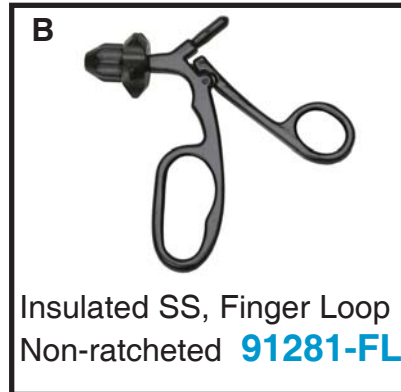

Scissors and Shears

SUGGESTED NON-RATCHETED HANDLES
(Other Styles Available- See Page 5)

5mm Curved Metzenbaum Scissors, Flat Dissecting Blades, Double Action

Length	Insert Only	Complete Instrument Includes Handle, Shaft and Insert		
		Handle A	Handle B	Handle C
33cm	91467-I	91467	91467-FL	91467-CF
45cm	91467-45-I	91467-45	91467-FL-45	91467-CF-45

5mm Curved Metzenbaum Scissors, Serrated Dissecting Blades, Double Action

Length	Insert Only	Complete Instrument Includes Handle, Shaft and Insert		
		Handle A	Handle B	Handle C
33cm	91466-I	91466	91466-FL	91466-CF
45cm	91466-45-I	91466-45	91466-FL-45	91466-CF-45

5mm Straight Metzenbaum Scissors, Serrated Dissecting Blades, Double Action

Length	Insert Only	Complete Instrument Includes Handle, Shaft and Insert		
		Handle A	Handle B	Handle C
33cm	91465-I	91465	91465-FL	91465-CF
45cm	91465-45-I	91465-45	91465-FL-45	91465-CF-45

5mm Micro Scissors, Curved, Single Action

Length	Insert Only	Complete Instrument Includes Handle, Shaft and Insert		
		Handle A	Handle B	Handle C
33cm	91346-I	91346	91346-FL	91346-CF
45cm	91346-45-I	91346-45	91346-FL-45	91346-CF-45