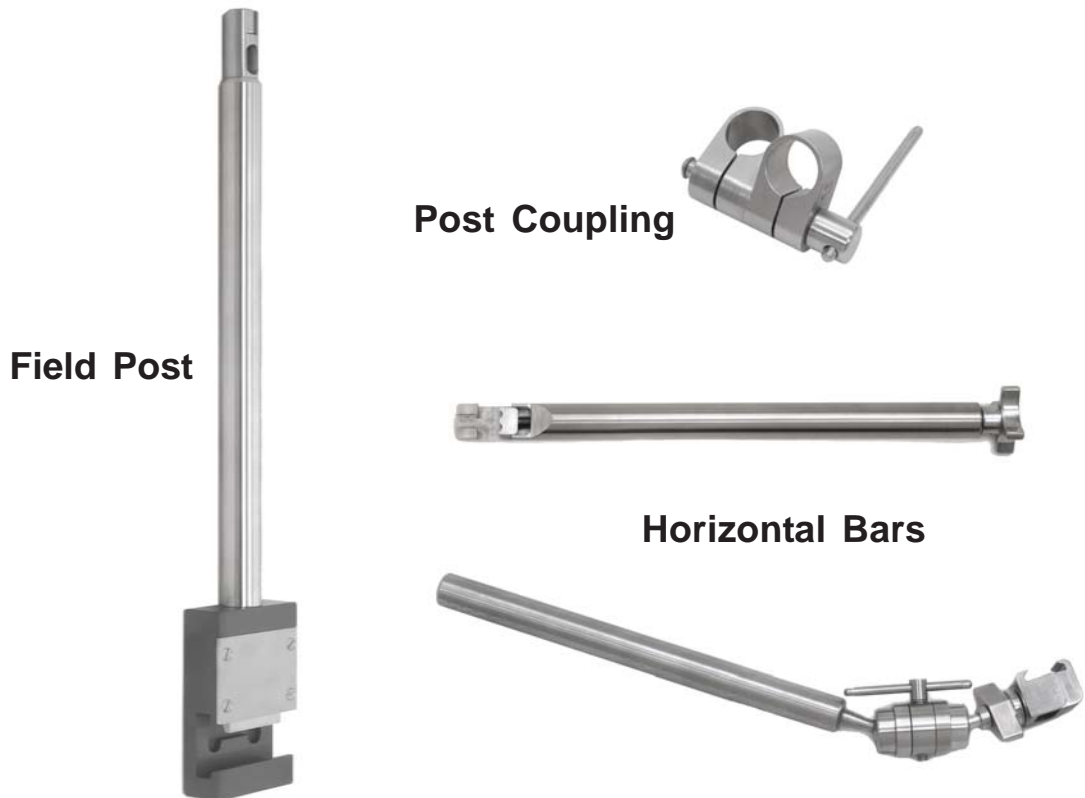

# The Bookler Universal Table Mounted Retractor Components

## MOUNTING HARDWARE

| Product Code | Unit | Mounting Hardware           |
|--------------|------|-----------------------------|
| 72011        | Each | 30cm Field Post             |
| 72009        | Each | 45cm Field Post             |
| 72010        | Each | 60cm Field Post             |
| 72014        | Each | 30cm Vertical Extension Bar |
| 72013        | Each | Post Coupling               |
| 72012        | Each | Horizontal Bar              |
| 72028        | Each | Horizontal Flex Bar         |