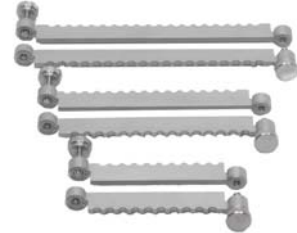

# The Bookler Universal Table Mounted Retractor Components

## RINGS

Oval Rings

Segmented Rings

Straight Segments

Round Rings

Half Circle Segments

Segmented Vaginal Ring

Elliptical Ring

Product Code	Qty	Rings
72035	1	Oval, Small 20 x 32cm Ring
72036	1	Oval, Medium 27 x 37cm Ring
72037	1	Oval, Large 30 x 47cm Ring
72027-85	1	Segmented, Small 22 x 36cm Ring
72027	1	Segmented, Medium 27 x 48cm Ring
72027-125	1	Segmented, Large 32 x 48cm Ring
69029	1	Segmented Vaginal Notched Ring 24 x 37cm
69031	1	Segmented Elliptical Ring 36 x 38cm
72030-85	1	Round Ring, Small 22cm Diameter
72030-105	1	Round Ring, Medium 27cm Diameter
72030-125	1	Round Ring, Large 32cm Diameter
69260	1pair	Half Circle Segment Small 22cm Diameter
69196	1pair	Half Circle Segment Medium 27cm Diameter
69262	1pair	Half Circle Segment Large 32cm Diameter
69261	1pair	Straight Segments Small 10cm
69266	1pair	Straight Segments Medium 15cm
69195	1pair	Straight Segments Large 20cm