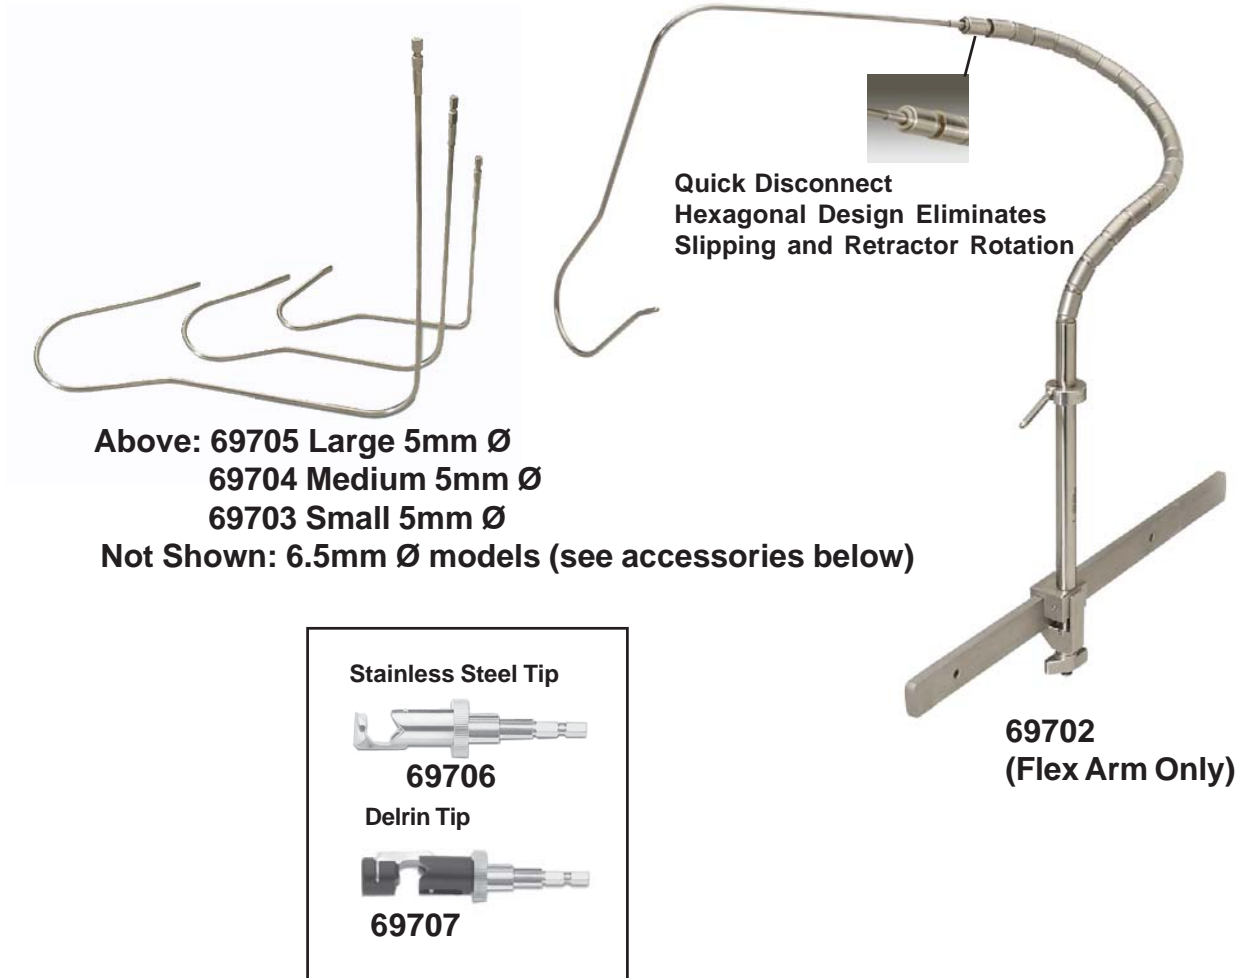

# Nathanson Flex Arm™ and Liver Retractors

Product Code	Qty	Nathanson Liver Retractor System
69701	1	Complete System
		<b>Consists of the Following Parts and Quantities:</b>
69702	1	Nathanson Flex Arm with Quick Disconnect Hex End
69703	1	Small 5mm Ø Nathanson Retractor
69704	1	Medium 5mm Ø Nathanson Retractor
69705	1	Large 5mm Ø Nathanson Retractor
69706	1	Stainless Steel Clamping Tip Attachment
69707	1	Delrin Tip Clamping Tip Attachment
		<b>Additional Accessories</b>
69738	1	Extra Small 5mm Ø Nathanson Retractor
69735	1	Small 6.5mm Ø Nathanson Retractor
69736	1	Medium 6.5mm Ø Nathanson Retractor
69737	1	Large 6.5mm Ø Nathanson Retractor